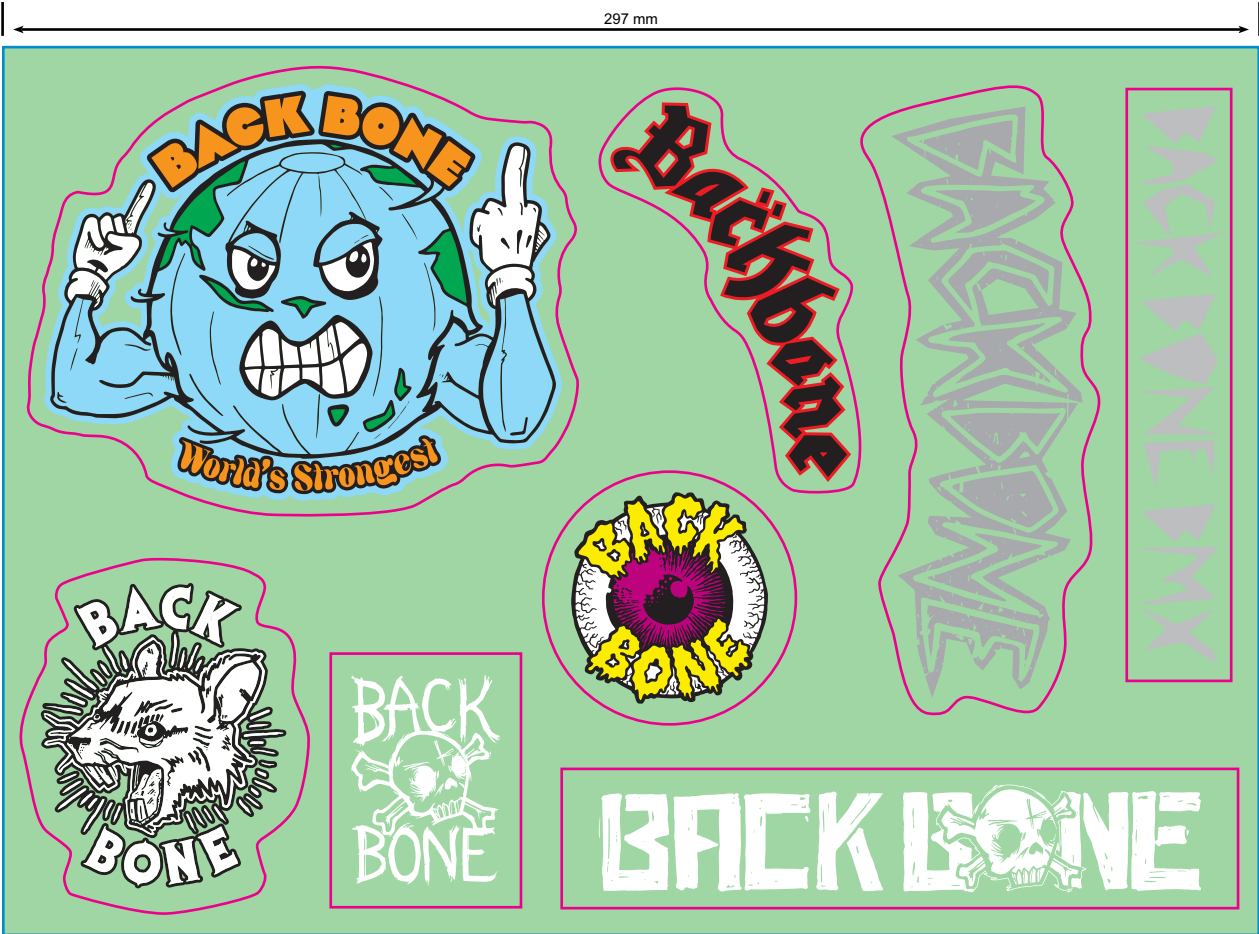

FU-WAX
BY THE WAY

FU-WAX

**IF YOU KNOW,
YOU KNOW.**
@FU_WAX_AU

**IF IT DOESN'T
SAY "MADE
IN BRAZIL",
IT'S NOT THE
REAL FU.**
FU-WAX

IF YOU KNOW, YOU KNOW!
FU-WAX

170 mm

240 mm

BURN CLOTHING. © SINCE 1999

297 mm

210 mm

REPRESENTS CLEAR MATERIAL

148 mm

210 mm